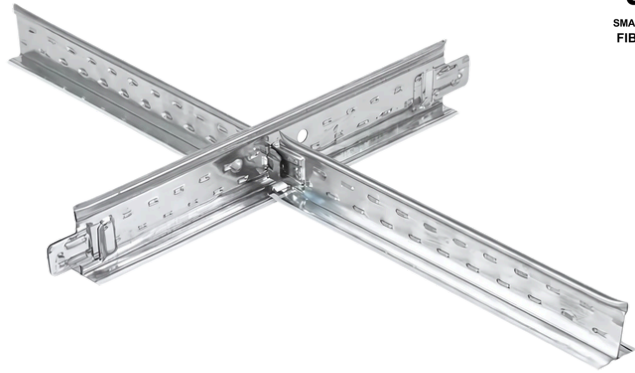

Main Tee - Black Line

Dimensions

Length: 12 feet

JUMBO
SMART | SUSTAINABLE | SAFE
FIBRE CEMENT BOARD

Cross Tee

Cross T-Grids intersect with Main T-Grids at right angles, ensuring uniform spacing and alignment throughout the ceiling system.

Dimensions

Length: 2 feet
4 feet

Cross Tee - Black Line

Dimensions

Length: 2 feet
4 feet

Wall Angle

Wall Angles are L-shaped metal profiles installed along the perimeter of the room, where the ceiling meets the walls.