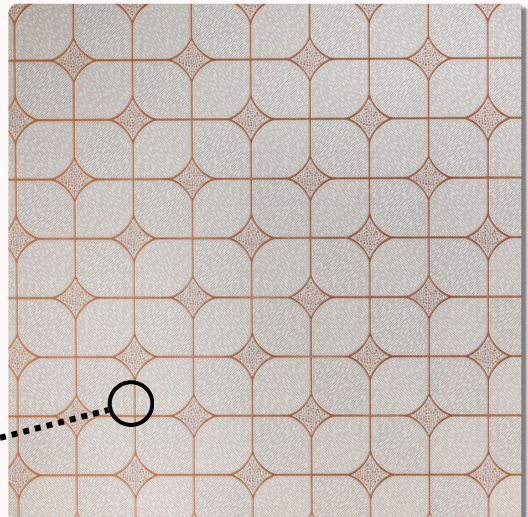

Thickness: 4 mm

Petals

Delicate and vibrant, Petals capture the essence of natural beauty while reflecting timeless themes of love and purity.

Size: 595 × 595 mm

Thickness: 4 mm

Rose Gold

A perfect fusion of luxury and modern elegance, Rose Gold adds warmth and sophistication to interiors, blending the timeless allure of gold with a contemporary rose hue.

Size: 595 × 595 mm
Thickness: 4 mm

Prakash

A radiant glow of light that brightens spaces and dispels darkness, Prakash adds warmth and clarity to interiors.

Size: 595 × 595 mm
Thickness: 4 mm

Feather

A symbol of nature's delicate beauty, Feather adds elegance and a sense of graceful movement to any space, bringing life and charm to the ceiling.

Size: 595 × 595 mm
Thickness: 4 mm

Stripes

Stripes create nature's elegant brushstrokes, bringing rhythm, harmony and timeless sophistication to any space.

Size: 595 × 595 mm

Thickness: 4 mm

Taj

Taj brings majestic elegance and cultural richness to interiors, reflecting the intricate craftsmanship and timeless beauty of the Taj Mahal.