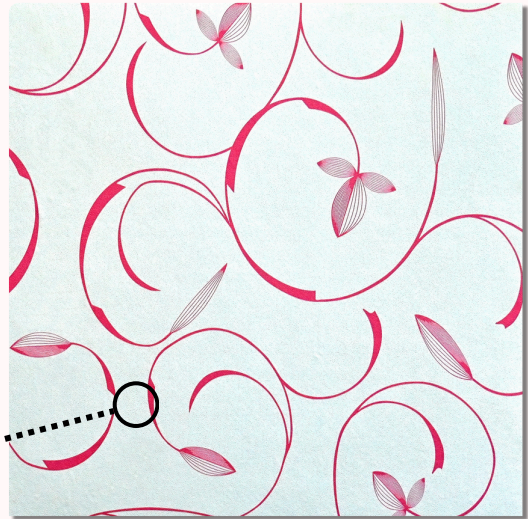

Thickness: 4 mm

Red Butterfly

A captivating and vibrant symbol of transformation, its striking wings adorned with patterns, Red Butterfly evoke strength, resilience and the beauty of nature.

Size: 595 × 595 mm

Thickness: 4 mm

Snow

A soft and glistening blanket that transforms any space into a wonderland, Snow brings an essence of purity and elegance.

Size: 595 × 595 mm

Thickness: 4 mm

Seven Star

A radiant masterpiece symbolising dedication, aspiration, and the boundless pursuit of excellence, Seven Star adds a touch of grandeur to interiors.