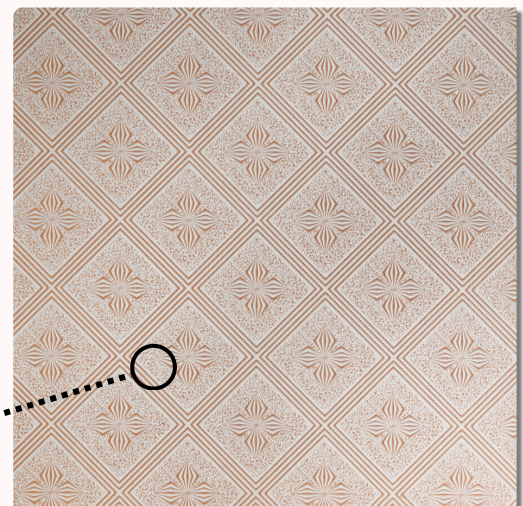

Thickness: 4 mm

Petals

Delicate and vibrant, Petals capture the essence of natural beauty while reflecting timeless themes of love and purity.

Size: 595 × 595 mm

Thickness: 4 mm

Rose Gold

A perfect fusion of luxury and modern elegance, Rose Gold adds warmth and sophistication to interiors, blending the timeless allure of gold with a contemporary rose hue.