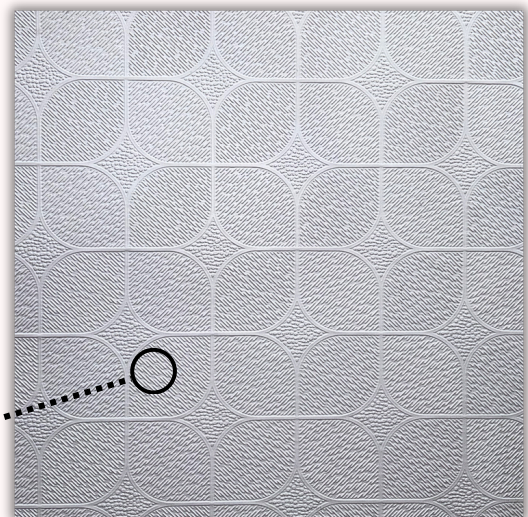

Size: 595 × 595 mm
Thickness: 4 mm

Stripes

Stripes create nature's elegant brushstrokes, bringing rhythm, harmony and timeless sophistication to any space.

Size: 595 × 595 mm

Thickness: 4 mm

Taj

Taj brings majestic elegance and cultural richness to interiors, reflecting the intricate craftsmanship and timeless beauty of the Taj Mahal.

Size: 595 × 595 mm

Thickness: 4 mm

White Gold

An embodiment of luxury and sophistication, White Gold exudes timeless charm and refined elegance, making it a preferred choice for modern interiors.

Size: 595 × 595 mm

Thickness: 4 mm

3D Cube

3D Cube blends geometry, texture and light to create a visually dynamic and captivating ceiling.

Size: 595 × 595 mm

Thickness: 4 mm

3D Interlock

A perfect balance of geometry and elegance, 3D Interlock weaves a tapestry of unity and harmony, adding depth and dimension to any space.