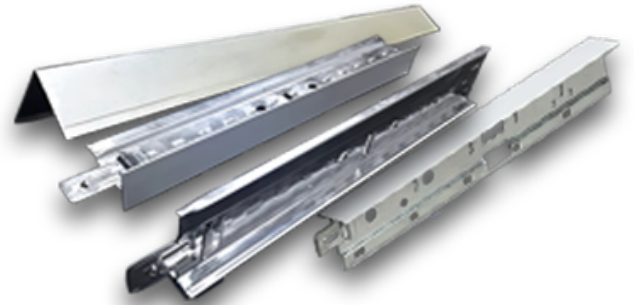

The Backbone of
Stunning PVC
Laminated Ceilings!

Main Tee

Main T-Grids serve as the foundation of suspended ceiling systems, providing structural support and defining the layout of the grid.

Dimensions

Length: 12 feet