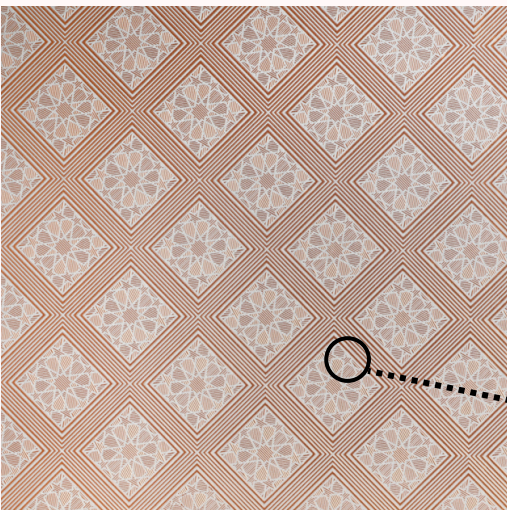

Size: 595 × 595 mm
Thickness: 4 mm

Butterfly

Graceful and vibrant, Butterfly captures the essence of elegance and transformation, brightening any space with its delicate charm.

Size: 595 × 595 mm
Thickness: 4 mm

Muga

An ode to timeless traditions of Assam, Muga's golden hue symbolises prosperity and elegance, reflecting the perfect blend of nature and craftsmanship.

Size: 595 × 595 mm
Thickness: 4 mm

Jasmine

A celebration of purity and simplicity, Jasmine evokes sensuality and renewal, infusing the space with an aura of freshness and grace.