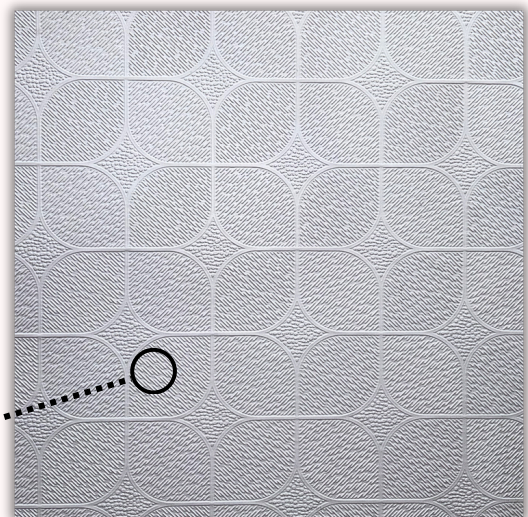

Size: 1220 × 1220 mm

Thickness: 4 mm

Stripes

Stripes create nature's elegant brushstrokes, bringing rhythm, harmony and timeless sophistication to any space.

Size: 1220 × 1220 mm

Thickness: 4 mm

Taj

Taj brings majestic elegance and cultural richness to interiors, reflecting the intricate craftsmanship and timeless beauty of the Taj Mahal.

Size: 1220 × 1220 mm

Thickness: 4 mm

White Gold

An embodiment of luxury and sophistication, White Gold exudes timeless charm and refined elegance, making it a preferred choice for modern interiors.

Size: 1220 × 1220 mm

Thickness: 4 mm

3D Cube

3D Cube blends geometry, texture and light to create a visually dynamic and captivating ceiling.

Size: 1220 × 1220 mm
Thickness: 4 mm

3D Interlock

A perfect balance of geometry and elegance, 3D Interlock weaves a tapestry of unity and harmony, adding depth and dimension to any space.