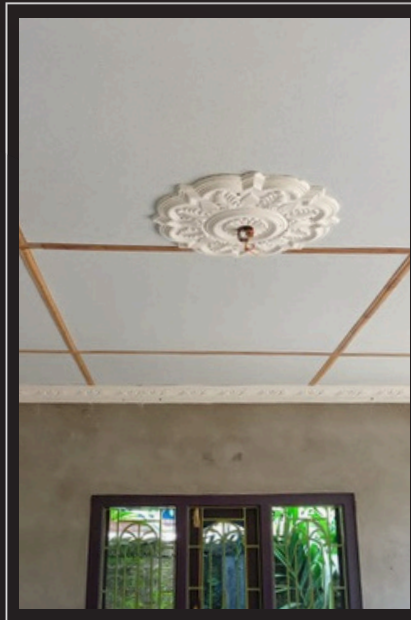

JUMBO

SMART | SUSTAINABLE | SAFE
FIBRE CEMENT BOARD

Fibre Cement Ceiling Board

Product Catalogue

Build smarter and stronger with Jumbo
Fibre Cement Ceiling Boards - crafted to
last, with superior performance and style.

Fibre Cement Ceiling Board

Plain Board (2 by 2)

Size: 595 × 595 mm
Thickness: 4 mm

Plain Board (4 by 4)

Size: 1220 × 1220 mm
Thickness: 4 mm

White Colour Plain Board

Size: 595 × 595 mm
Thickness: 4 mm

White Colour Diamond Cut Design Board